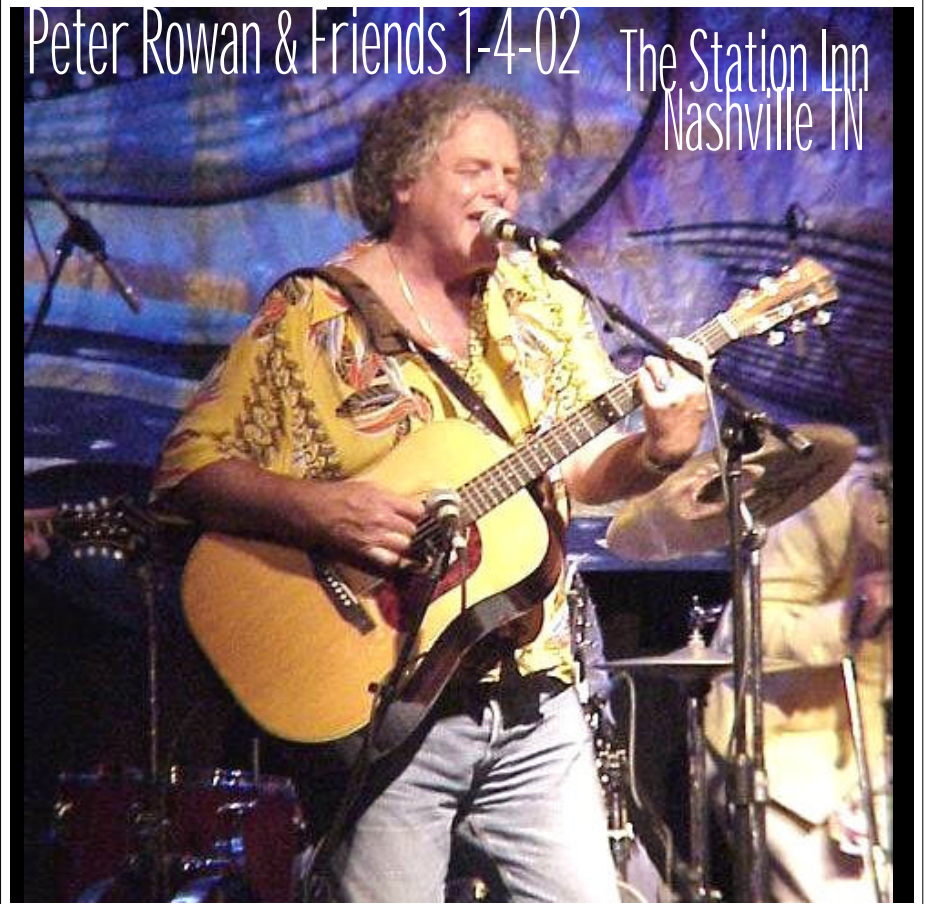

Peter Rowan & Friends 1-4-02 The Station Inn, Nashville TN

Peter Rowan 01-04-02
The Station Inn, Nashville, Tn
SOUNDBOARD>AD2K>VX-Pocket V2>Vaio PCG-C1VSX/K

Peter Rowan - Vocals, Guitar
Vassar Clements - Fiddle, Vocals
Terry Eldredge - Bass, Vocals
Dave Talbot - Banjo
Mike Compton - Mandolin
*Billy Ray Latham - Vocals

-DISC/SET ONE- (50:39)

- 01 Introduction
- 02 Instrumental
- 03 Sweet Heart Of Mine
- 04 When The Golden Leaves Begin To Fall
- 05 Lonesome Fiddle Blues
- 06 On And On
- 07 High Lonesome Sound
- 08 Instrumental
- 09 Home Sweet Home To Me
- 10 Panama Red
- 11 Muleskinner Blues

-DISC/SET TWO- (79:28)

- 01 Introduction
- 02 Ruby Ridge
- 03 Blue & Lonesome
- 04 Walls Of Time
- 05 Get Down On Your Knees & Pray*
- 06 Wild Horses
- 07 In The Pines
- 08 Wheel Hoss
- 09 Scotland
- 10 Roanoke
- 11 Free Mexican Air Force
- 12 Land Of The Navajo
- (E)
- 13 Midnight Moonlight

Peter Rowan & Friends 1-4-02 The Station Inn Nashville TN

Peter Rowan & Friends 1-4-02 The Station Inn, Nashville TN

WORLD FAMOUS

Station Inn

NASHVILLE
TENNESSEE

Live Bluegrass Music Since 1974

Peter Rowan 01-04-02
The Station Inn, Nashville, Tn
SOUNDBOARD>AD2K>VX-Pocket V2>Vaio PCG-C1V5X/K